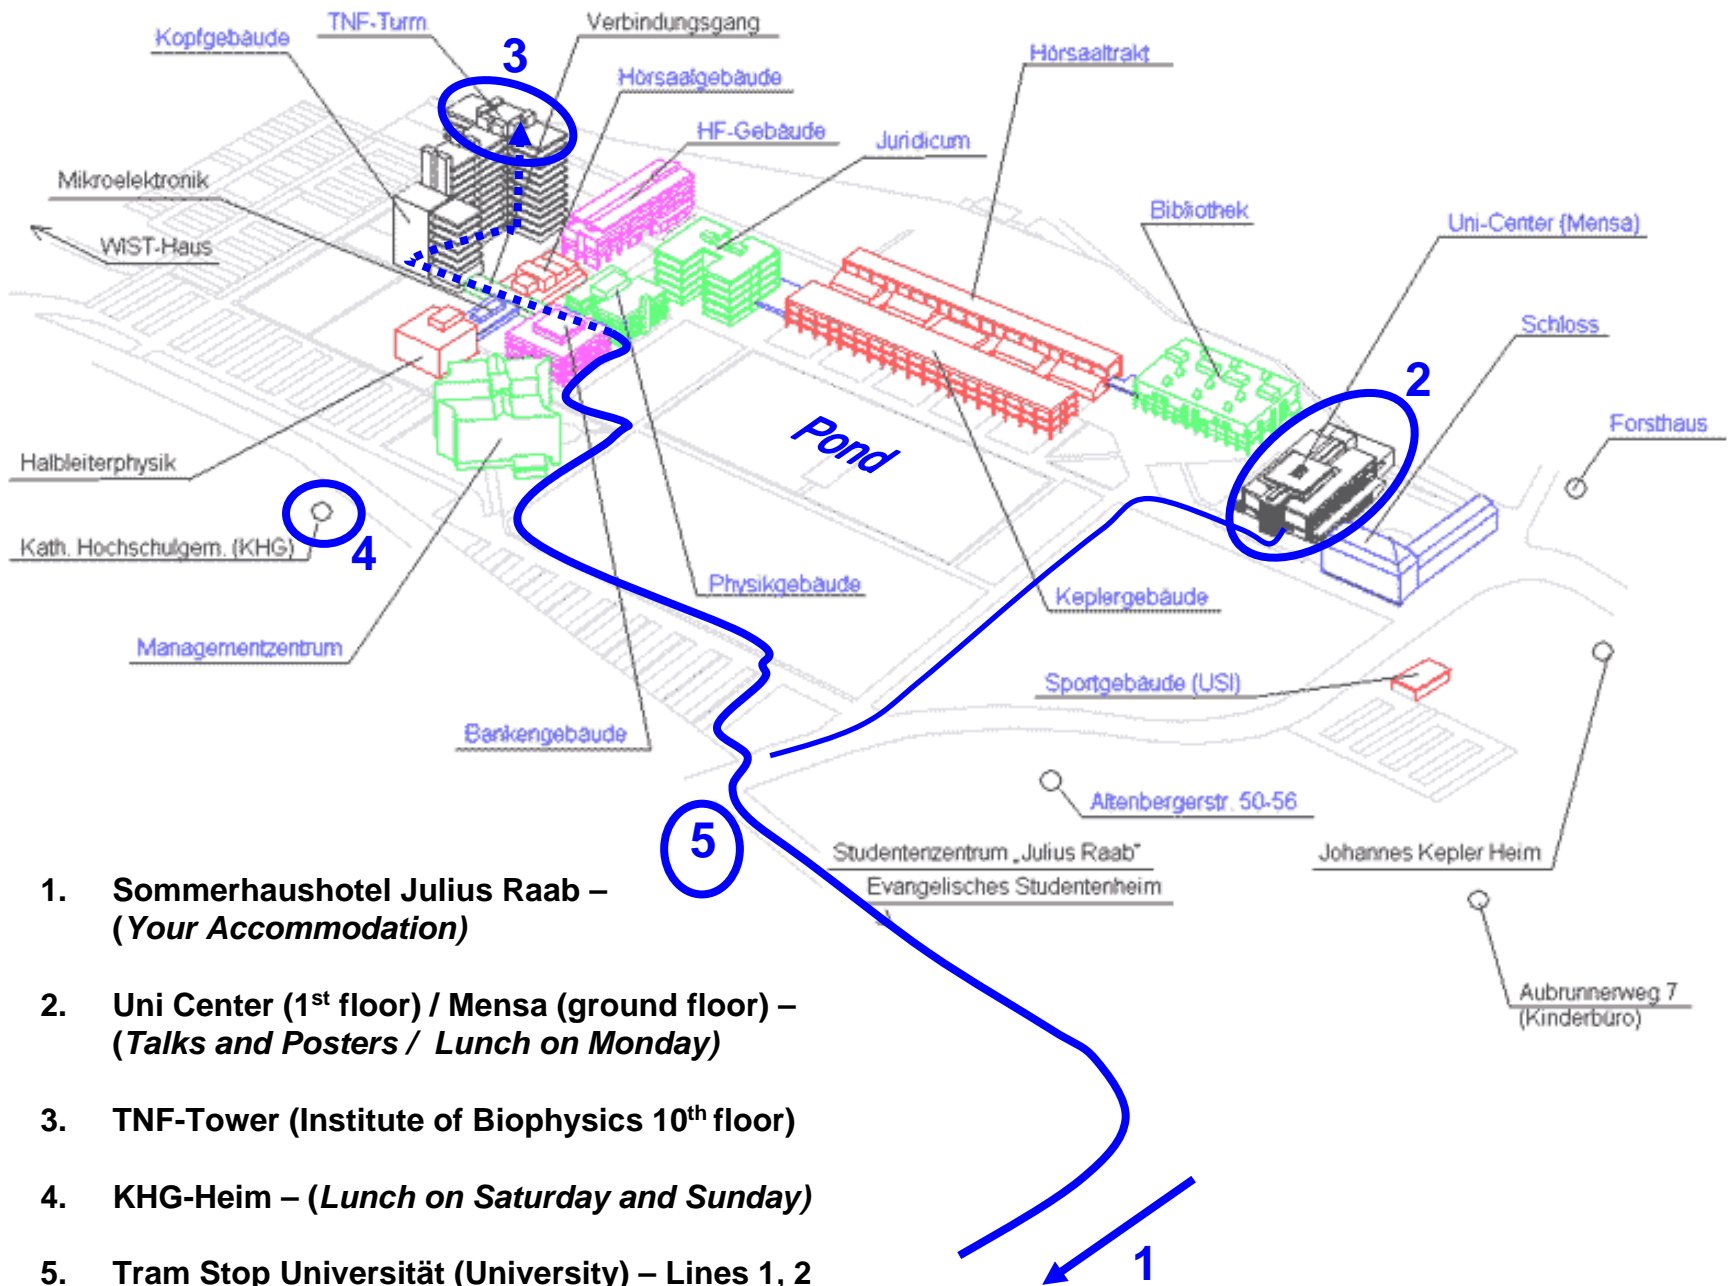

1. **Sommerhaushotel Julius Raab –**
(Your Accommodation)
2. **Uni Center (1st floor) / Mensa (ground floor) –**
(Talks and Posters / Lunch on Monday)
3. **TNF-Tower (Institute of Biophysics 10th floor)**
4. **KHG-Heim –**
(Lunch on Saturday and Sunday)

1. Sommerhaushotel Julius Raab –
(Your Accommodation)
2. Uni Center (1st floor) / Mensa (ground floor) –
(Talks and Posters / Lunch on Monday)
3. TNF-Tower (Institute of Biophysics 10th floor)
4. KHG-Heim – (Lunch on Saturday and Sunday)
5. Tram Stop Universität (University) – Lines 1, 2

1. Sommerhaushotel Julius Raab –
(Your Accommodation)
2. Uni Center (1st floor) / Mensa
(ground floor) –
(Talks and Posters / Lunch on
Monday)
3. TNF-Tower (Institute of Biophysics
10th floor)
4. KHG-Heim – (Lunch on Saturday
and Sunday)
5. Tram Stop Universität (University)
– Lines 1, 2
6. Tram Stop Schumpeterstraße
– Lines 1, 2