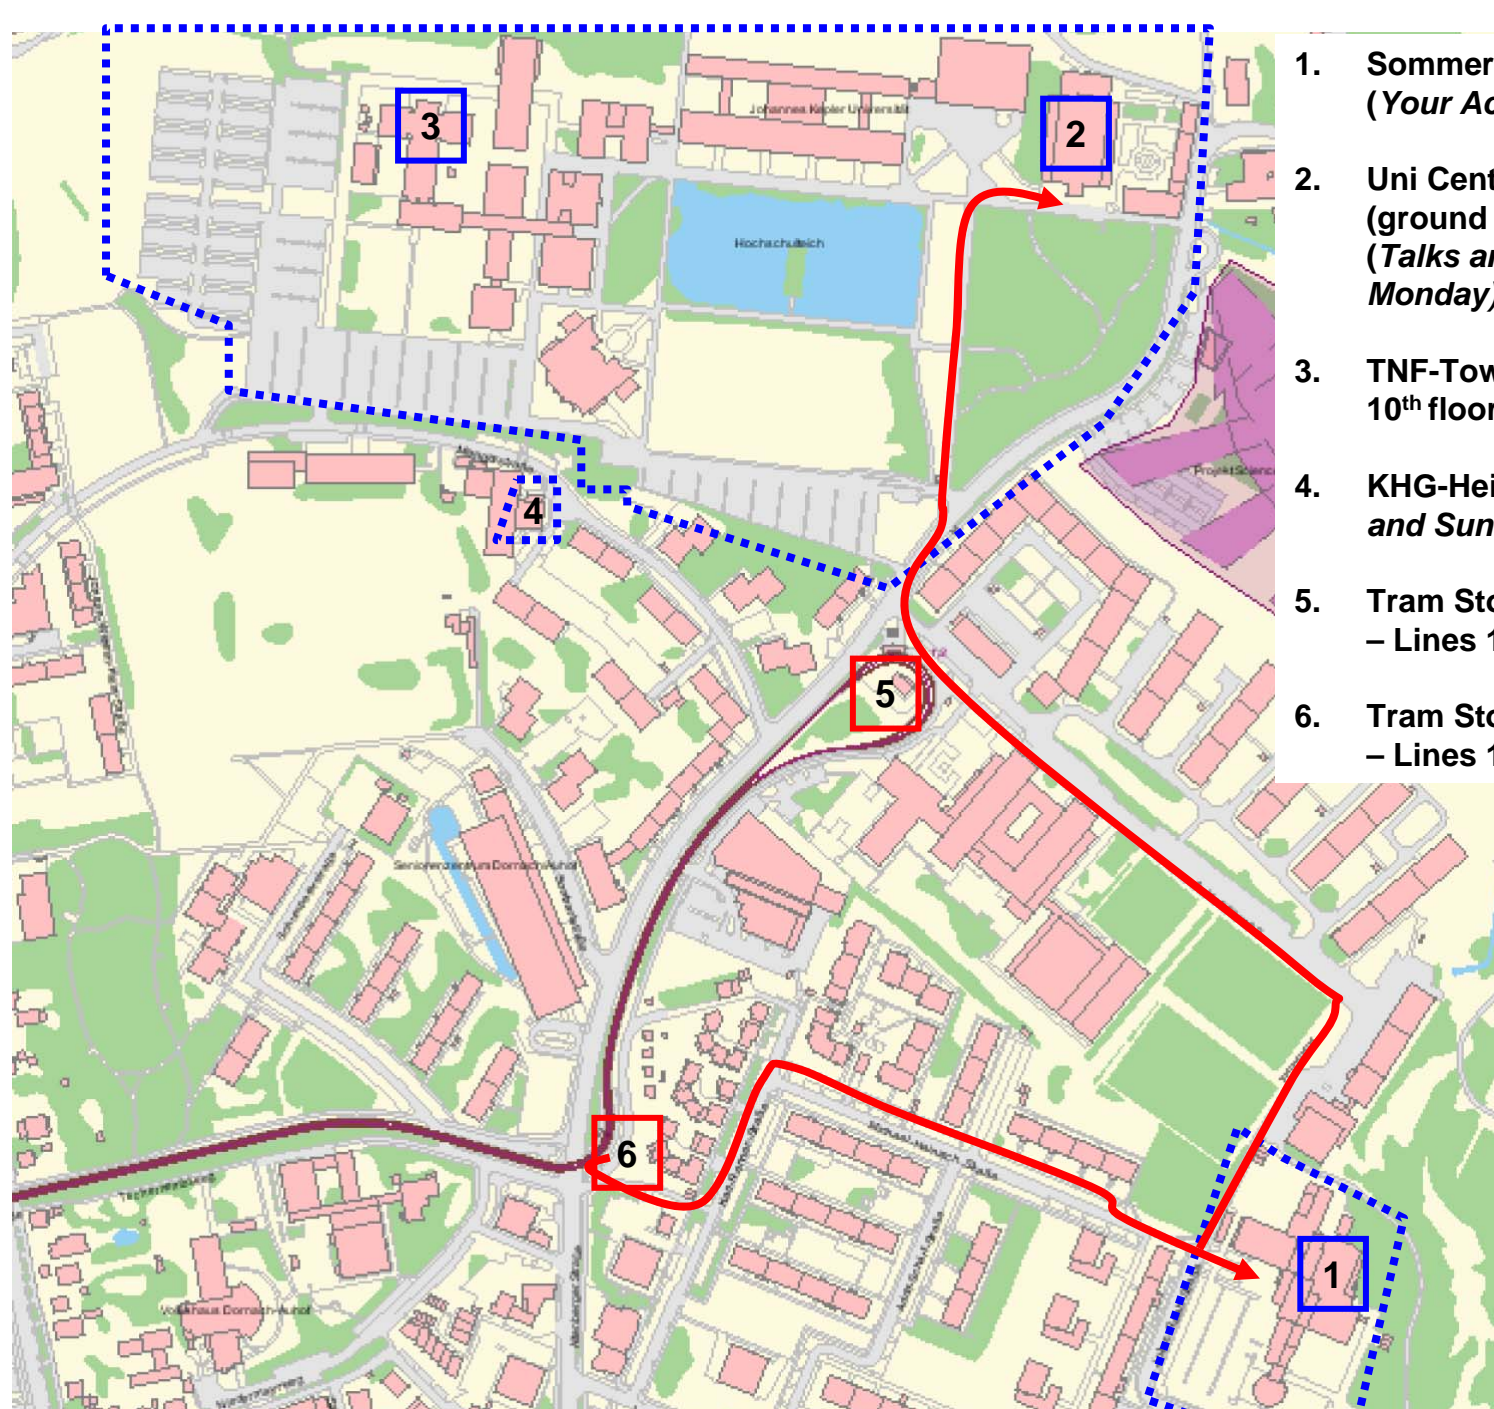

1. **Sommerhaushotel Julius Raab –**
(Your Accommodation)
2. **Uni Center (1st floor) / Mensa (ground floor) –**
(Talks and Posters / Lunch on Monday)
3. **TNF-Tower (Institute of Biophysics 10th floor)**
4. **KHG-Heim –**
(Lunch on Saturday and Sunday)

1. Sommerhaushotel Julius Raab –
(Your Accommodation)
2. Uni Center (1st floor) / Mensa (ground floor) –
(Talks and Posters / Lunch on Monday)
3. TNF-Tower (Institute of Biophysics 10th floor)
4. KHG-Heim – (Lunch on Saturday and Sunday)
5. Tram Stop Universität (University) – Lines 1, 2

1. Sommerhaushotel Julius Raab –
(Your Accommodation)
2. Uni Center (1st floor) / Mensa
(ground floor) –
(Talks and Posters / Lunch on
Monday)
3. TNF-Tower (Institute of Biophysics
10th floor)
4. KHG-Heim – (Lunch on Saturday
and Sunday)
5. Tram Stop Universität (University)
– Lines 1, 2
6. Tram Stop Schumpeterstraße
– Lines 1, 2